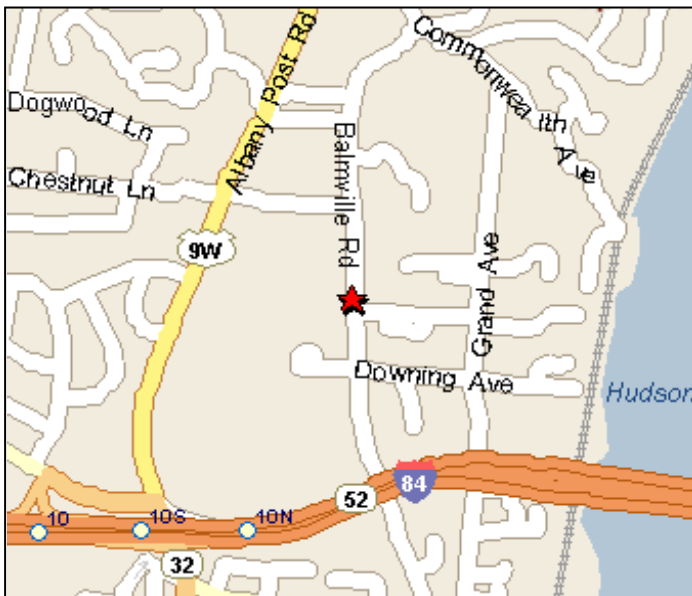

MID-HUDSON ORCHID SOCIETY

MARCH 2008

ORCHID SHOW & SALE

Saturday, March 8, 2008

From 11:00 AM to 3:00 PM

Union Presbyterian Church, 44 Balmville Road, Newburgh, NY

Education for beginners at 1:00 PM

Orchid experts available all day for your questions

DIRECTIONS FROM INTERSTATE 84

Take Interstate 84 to exit 10.

Proceed north on Route 9W and make a right at the traffic light onto Chestnut Street (there is an M&T Bank branch on the west side of Route 9W at this intersection; it is less than a mile once you get off at exit 10).

Proceed to the stop sign and make a right onto Balmville Road.

Proceed approximately 1/4 mile and make a left onto Beech Street. The parking lot is on the left.

Entrance to the community center is off the parking lot.